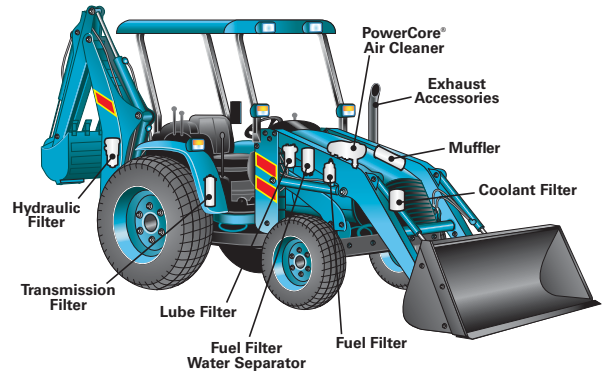

Filters for Virtually Every Part of Every Vehicle