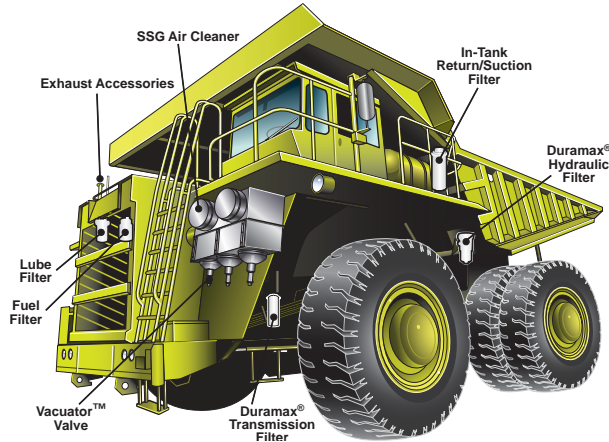

Filters for Virtually Every Part of Every Vehicle