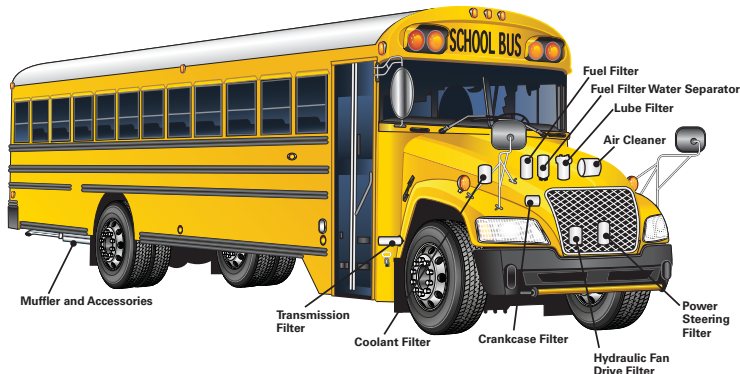

Filters for Virtually Every Part of Every Vehicle