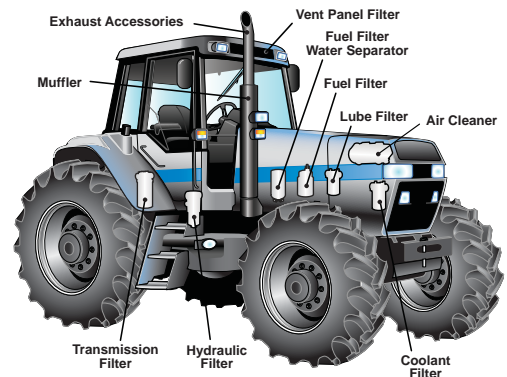

Filters for Virtually Every Part of Every Vehicle