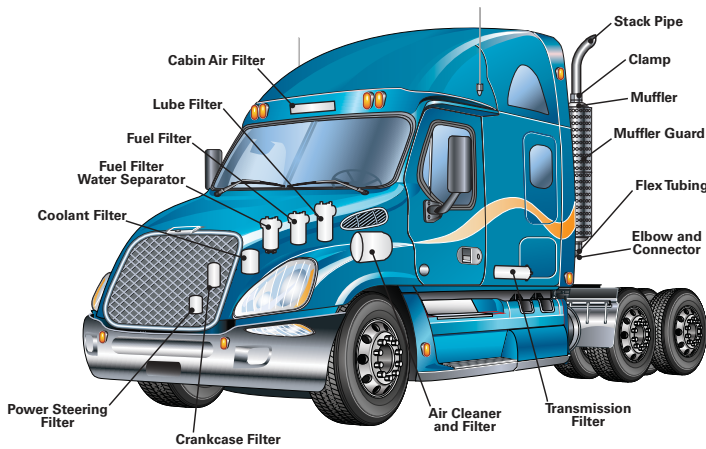

Filters for Virtually Every Part of Every Vehicle